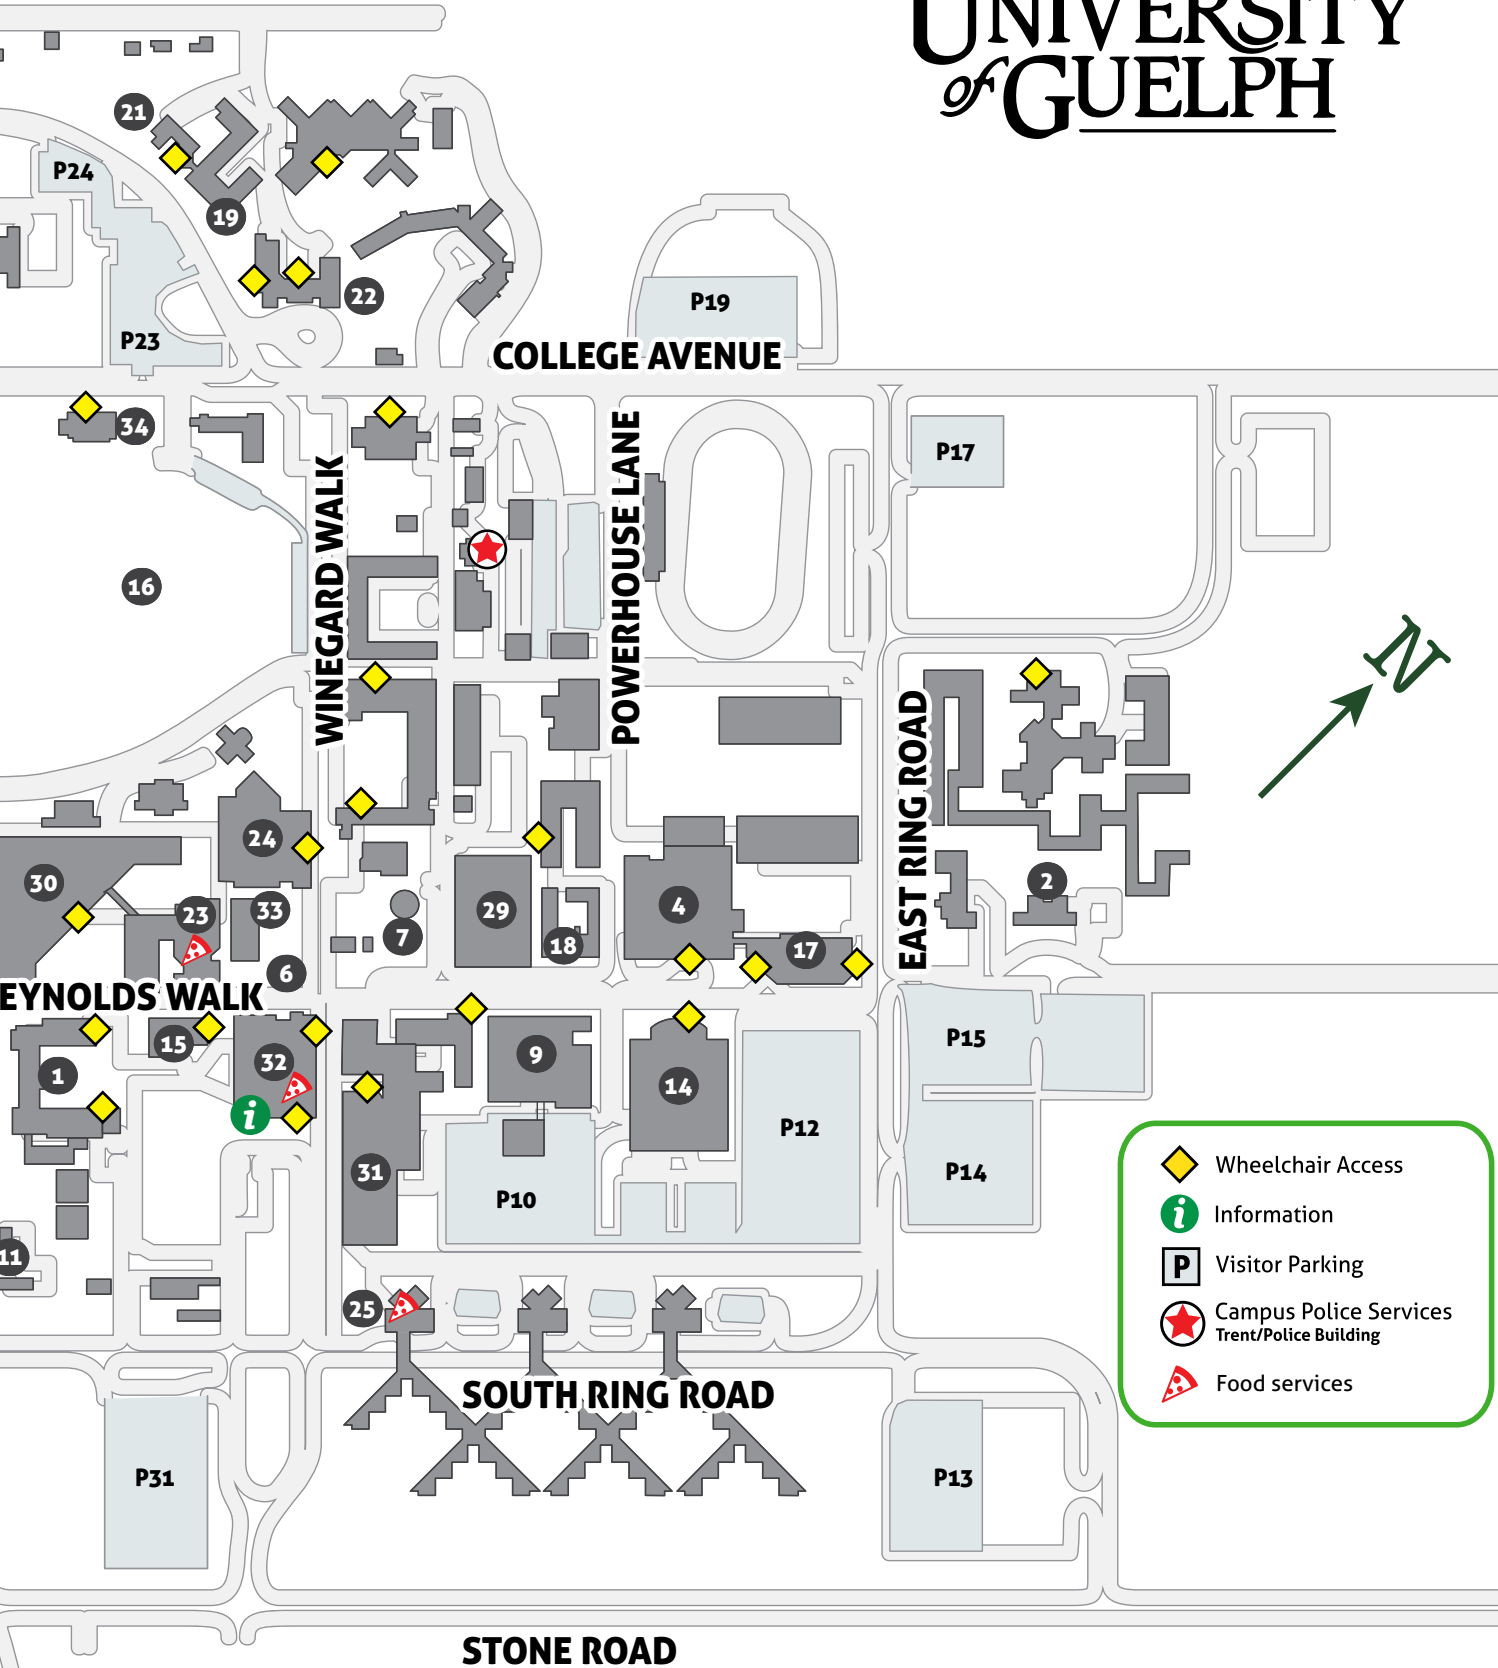

Make sure you head to Old Mac's New Farm to see all the animals or stop by the square dancing competition to see some awesome moves. If you get hungry, be sure to go the Pancake Flip or go over to Food Science to grab a milkshake! There are also unlimited clubs, displays and demonstrations to fill your weekend.

SERVICE DOGS ONLY are permitted in all buildings on campus.

CAMPUS MAP

- 1 Alexander Hall
- 2 Alumni House
- 3 Animal Science & Nutrition
- 4 WF Mitchell Athletics Centre
- 5 Bovey Building
- 6 Branion Plaza
- 7 The Bullring
- 8 Clinical Skills
- 9 Crop Science Building
- 10 Dairy Barn
- 11 Federal Building
- 12 Food Science Building
- 13 Greenhouses
- 14 Gryphon Sports Centre
- 15 Hutt Building
- 16 Johnston Green
- 17 John T. Powell Building (Health Centre)
- 18 Landscape Architecture Building
- 19 Macdonald Institute
- 20 Macdonald Stewart Art Centre
- 21 Maconald Stewart Hall
- 22 MacDonald Hall
- 23 MacNaughton Building
- 24 McLaughlin Library
- 25 Mountain Cafeteria
- 26 OMAFRA Building (Stone Road Complex)
- 27 Ontario Veterinary College
- 28 Plant Growth Facilities
- 29 Rozanski Hall
- 30 Summerlee Science Complex
- 31 Thornbrough Building
- 32 University Centre
- 33 Zavitz Hall
- 34 War Memorial Hall

OVC INSET MAP

UNIVERSITY of GUELPH

MAIN EVENTS

OLD MACDONALD'S FARM

OLD MACS (DAIRY BARN) · 10 🏠 😊

SATURDAY + SUNDAY: 9AM – 4:30PM
(CLOSED FOR LUNCH BREAK 1:30 – 2:00PM)

Come on out to Old MacDonald's Farm! There are lots of animals to see, as well as displays and presentations! This event is udder-ly fantastic! Don't miss out on live demonstrations like "Rumen with a view" dairy cow showing at 11 am and 2pm.